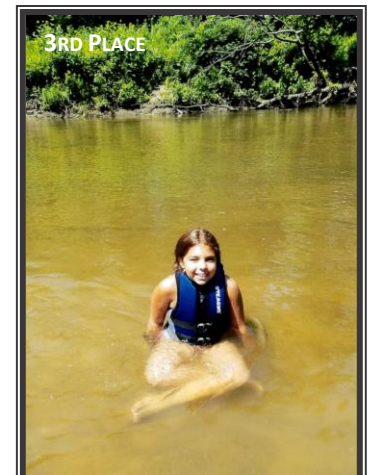

3RD PLACE
Emily Neiers, Manchester