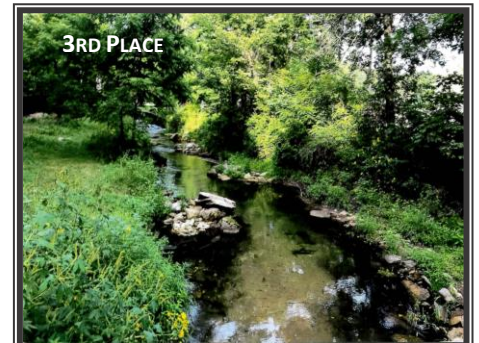

3RD PLACE
Emily Neiers, Manchester