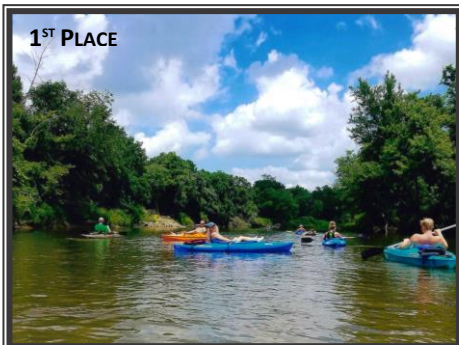

PEOPLE ENJOYING A DELAWARE COUNTY PARK

1ST PLACE
Jennifer Neiers, Manchester