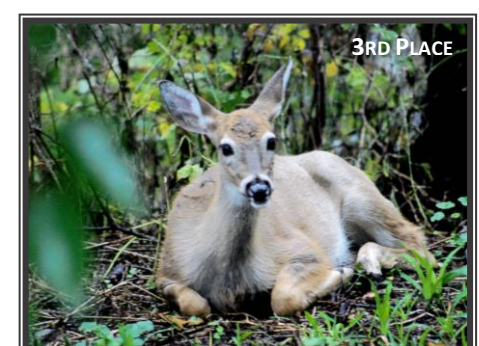

3RD PLACE
Monica Heiserman, Manchester