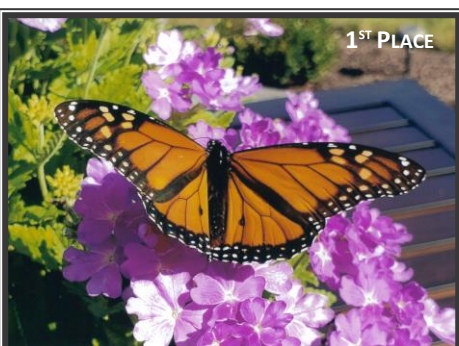

WILDLIFE

1ST PLACE
Janelle Tucker, Dyersville